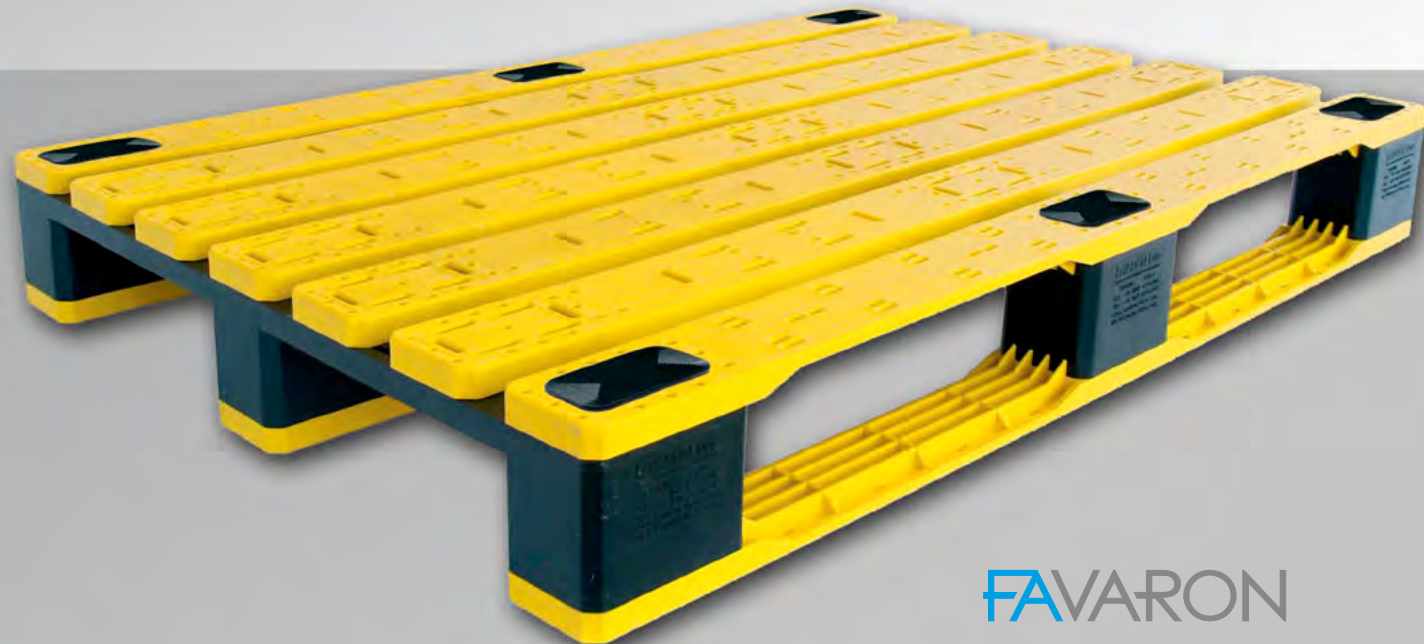

customizable with your trade mark

view from below

KOMPOCOLOR

*CUSTOMIZABLE with your trade mark
and with the colours you want.
EXCELLENT for international shipping
and for storage.*

liftable from all 4 sides (4 way entry)

customizable with your trade mark

view from below

KOMPOSECURITY

SAFE: thanks to its high visibility colours, it helps you prevent accidents in your job.
VERSATILE: with its various colours, it countermarks your different product sectors.

liftable from all 4 sides (4 way entry)

customizable with your trade mark

view from below

KOMPOstandard

Pallet EARTH: black, durable and economical.
Pallet WATER: white, sanitazable, excellent for food and pharmaceutical industry.

KOMPO

and its many advantages

Patented in 2010

Catas tested

Customizable with your trade mark and your Company colours

Liftable from all 4 sides (4 way entry)

400/800/800/1000

Various load capacity