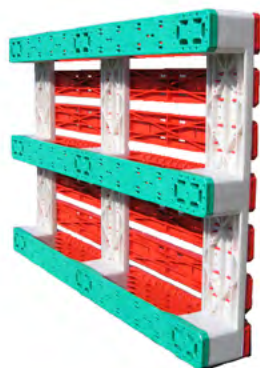

PLASTIC PALLETS KOMPO

FAVARON

CATALOGUE

FAVARON SRL
Via Noventana 123
35027 Noventa Padovana (PD) - Italy

Tel. +39 049 8931288

Mail: favaron@favaron-italy.com
www.favaron-italy.com

liftable from all 4 sides (4 way entry)

customizable with your trade mark

view from below

KOMPOCOLOR

*CUSTOMIZABLE with your trade mark
and with the colours you want.
EXCELLENT for international shipping
and for storage.*

liftable from all 4 sides (4 way entry)

customizable with your trade mark

view from below

KOMPOSECURITY

SAFE: thanks to its high visibility colours, it helps you prevent accidents in your job.
VERSATILE: with its various colours, it countermarks your different product sectors.

liftable from all 4 sides (4 way entry)

customizable with your trade mark

view from below

KOMPOstandard

Pallet EARTH: black, durable and economical.
Pallet WATER: white, sanitazable, excellent for food and pharmaceutical industry.