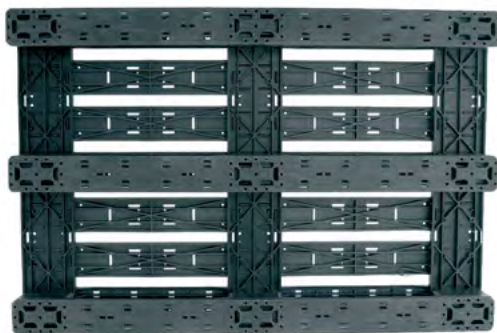

customizable with your trade mark

view from below

KOMPOCOLOR

*CUSTOMIZABLE with your trade mark
and with the colours you want.
EXCELLENT for international shipping
and for storage.*

liftable from all 4 sides (4 way entry)

customizable with your trade mark

view from below

KOMPOSECURITY

SAFE: thanks to its high visibility colours, it helps you prevent accidents in your job.
VERSATILE: with its various colours, it countermarks your different product sectors.

liftable from all 4 sides (4 way entry)

customizable with your trade mark

view from below

KOMPOstandard

Pallet EARTH: black, durable and economical.
Pallet WATER: white, sanitazable, excellent for food and pharmaceutical industry.

KOMPO

and its many advantages

Patented in 2010

Catas tested

Customizable with your trade mark and your Company colours

Liftable from all 4 sides (4 way entry)

400/800/800/1000

Various load capacity